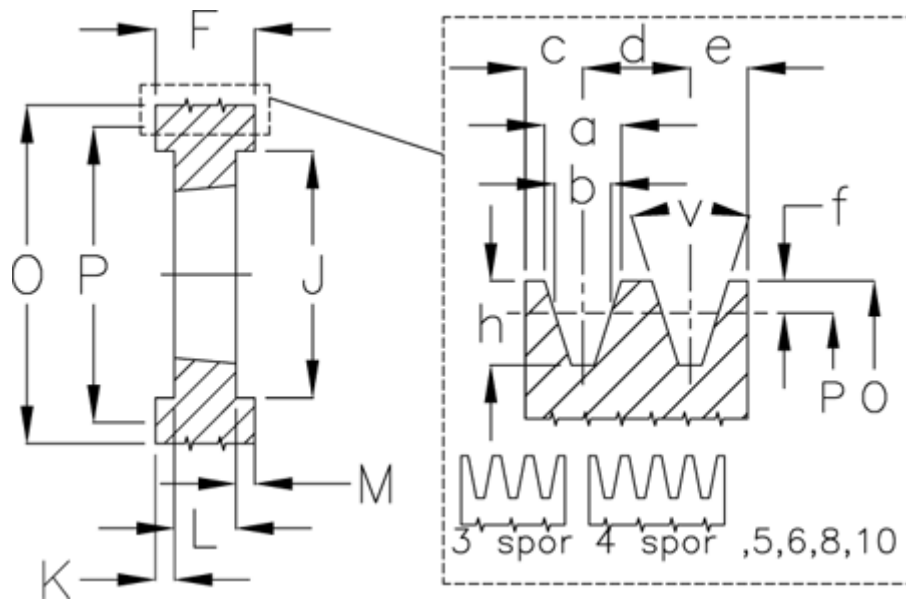

Article number: 604111017008

Description: V-belt pulley SPB 170/8 TL3030

## Measures

a	= 16.3	For bush	= 3030	O	= 177.0
b	= 14.0	h	= 17.5	P	= 170
Bush $\zeta$ max	= 75	J	= 127	Type	= SPB
c	= 12.5	K	= 41	v	= 34 degrees
d	= 19.0	L	= 76		
e	= 12.5	m	= 41.0		
f	= 3.5	N	= -		
F	= 158	Number of ribs	= 8		